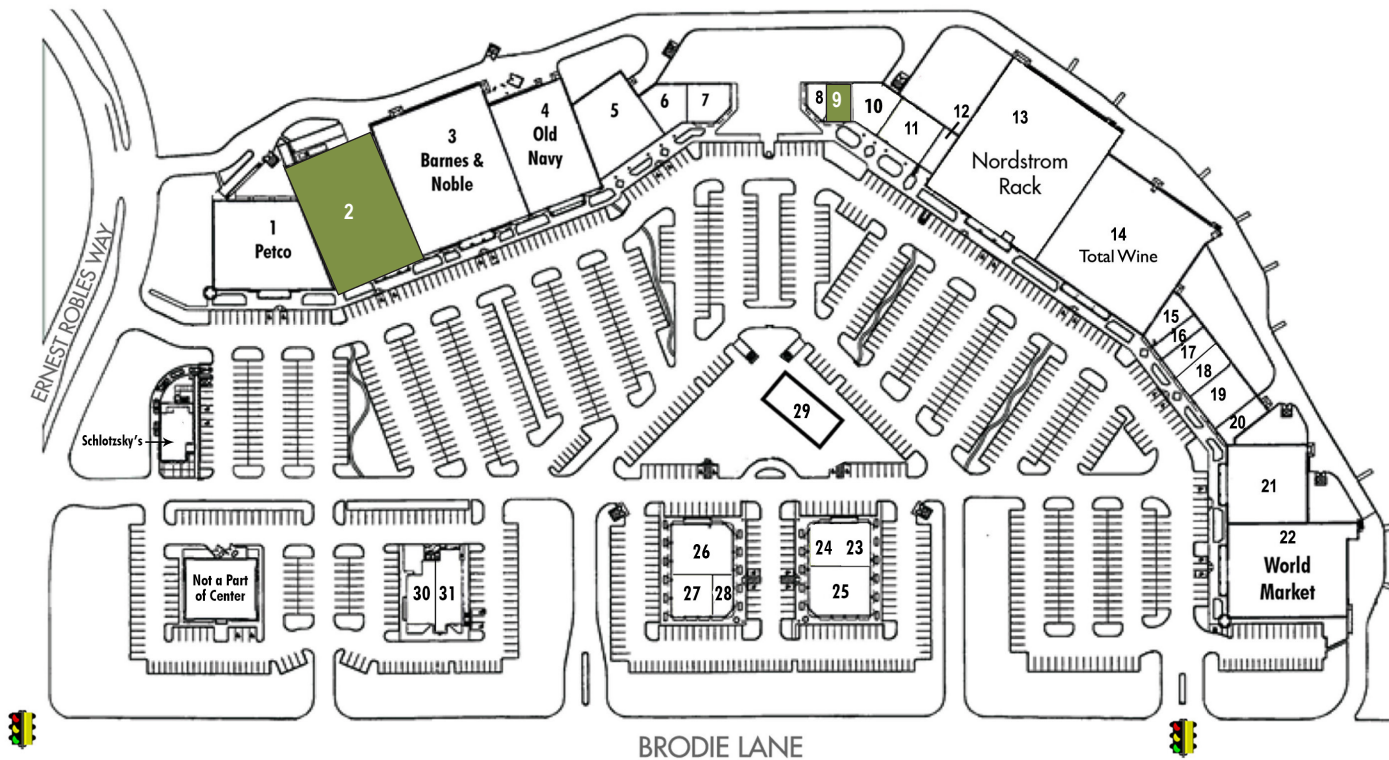

FOR LEASE | SUNSET VALLEY VILLAGE | 5601 BRODIE LN | AUSTIN, TX 78745

1. Petco
2. AVAILABLE- 20,000 SF
3. Barnes & Noble
4. Old Navy
5. Dress Barn
6. Pearle Vision
7. Fire Bowl Café
8. 360 Tan
9. AVAILABLE- 911 SF
10. Results Physiotherapy
11. Carter's
12. Supercuts
13. Nordstrom Rack
14. Total Wine
15. Jenny Craig
16. GNC
17. Zales
18. Brodie Nails
19. Beauty Store
20. Game Stop
21. Party City
22. World Market
23. Orangetheory Fitness
24. Poke Austin
25. Fed Ex
26. Mighty Fine Hamburgers
27. Castle Dental
28. Floyd's Barbershop
29. Factory Mattress
30. Mad Greens
31. Zoe's Kitchen